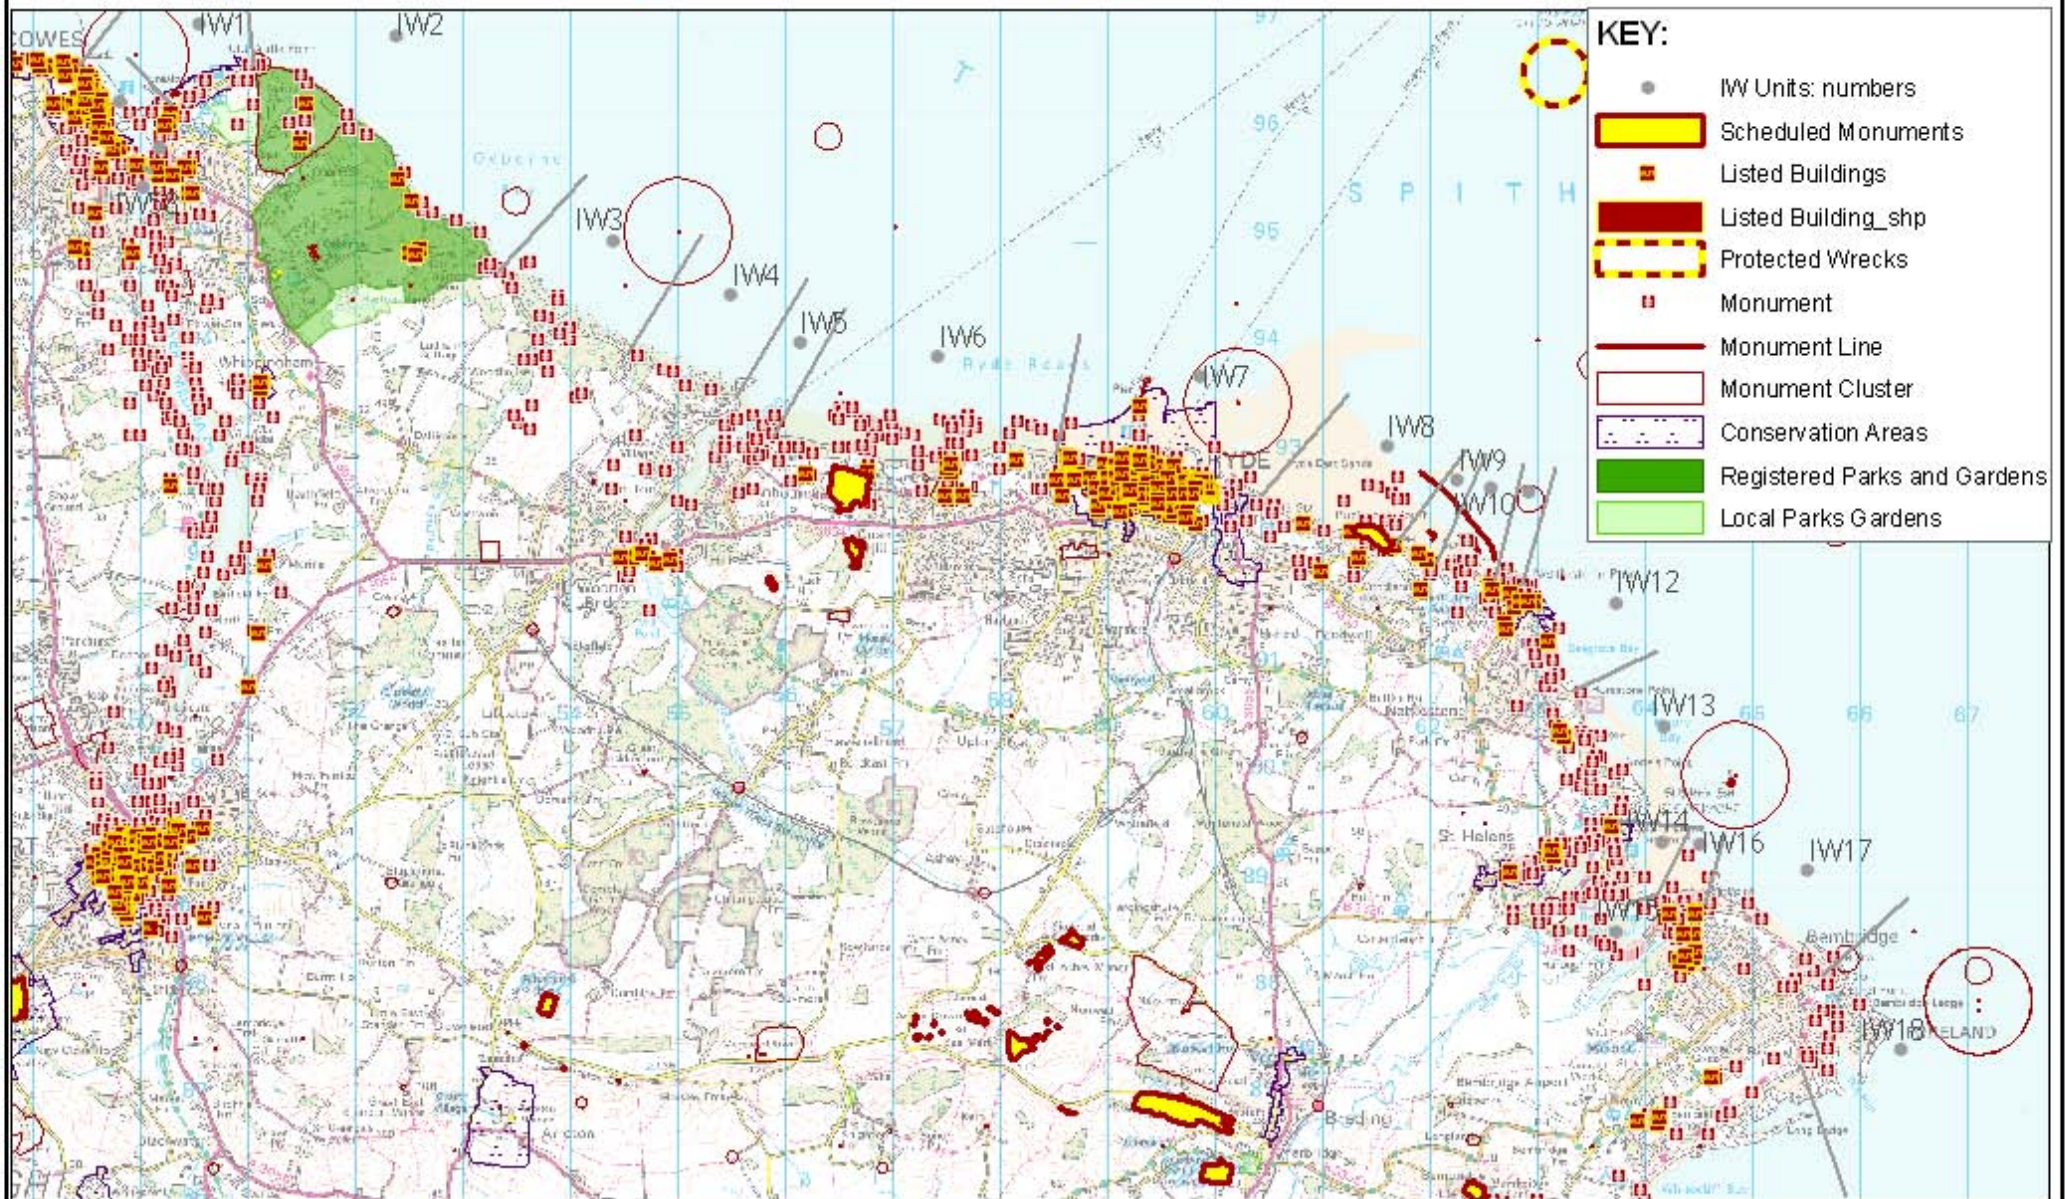

# Isle of Wight Shoreline Management Plan 2

1:70,000 Miles

0 0.5 1

Appendix D: Heritage Designations

© Crown copyright. All rights reserved. 100019229 2010

# Isle of Wight Shoreline Management Plan 2

1:70,000 Miles

**KEY:**

- IW Units: numbers
- Scheduled Monuments
- Listed Buildings
- Listed Building\_shp
- Protected Wrecks
- Monument
- Monument Line
- Monument Cluster
- Conservation Areas
- Registered Parks and Gardens
- Local Parks Gardens

# Isle of Wight Shoreline Management Plan 2

1:70,000 Miles