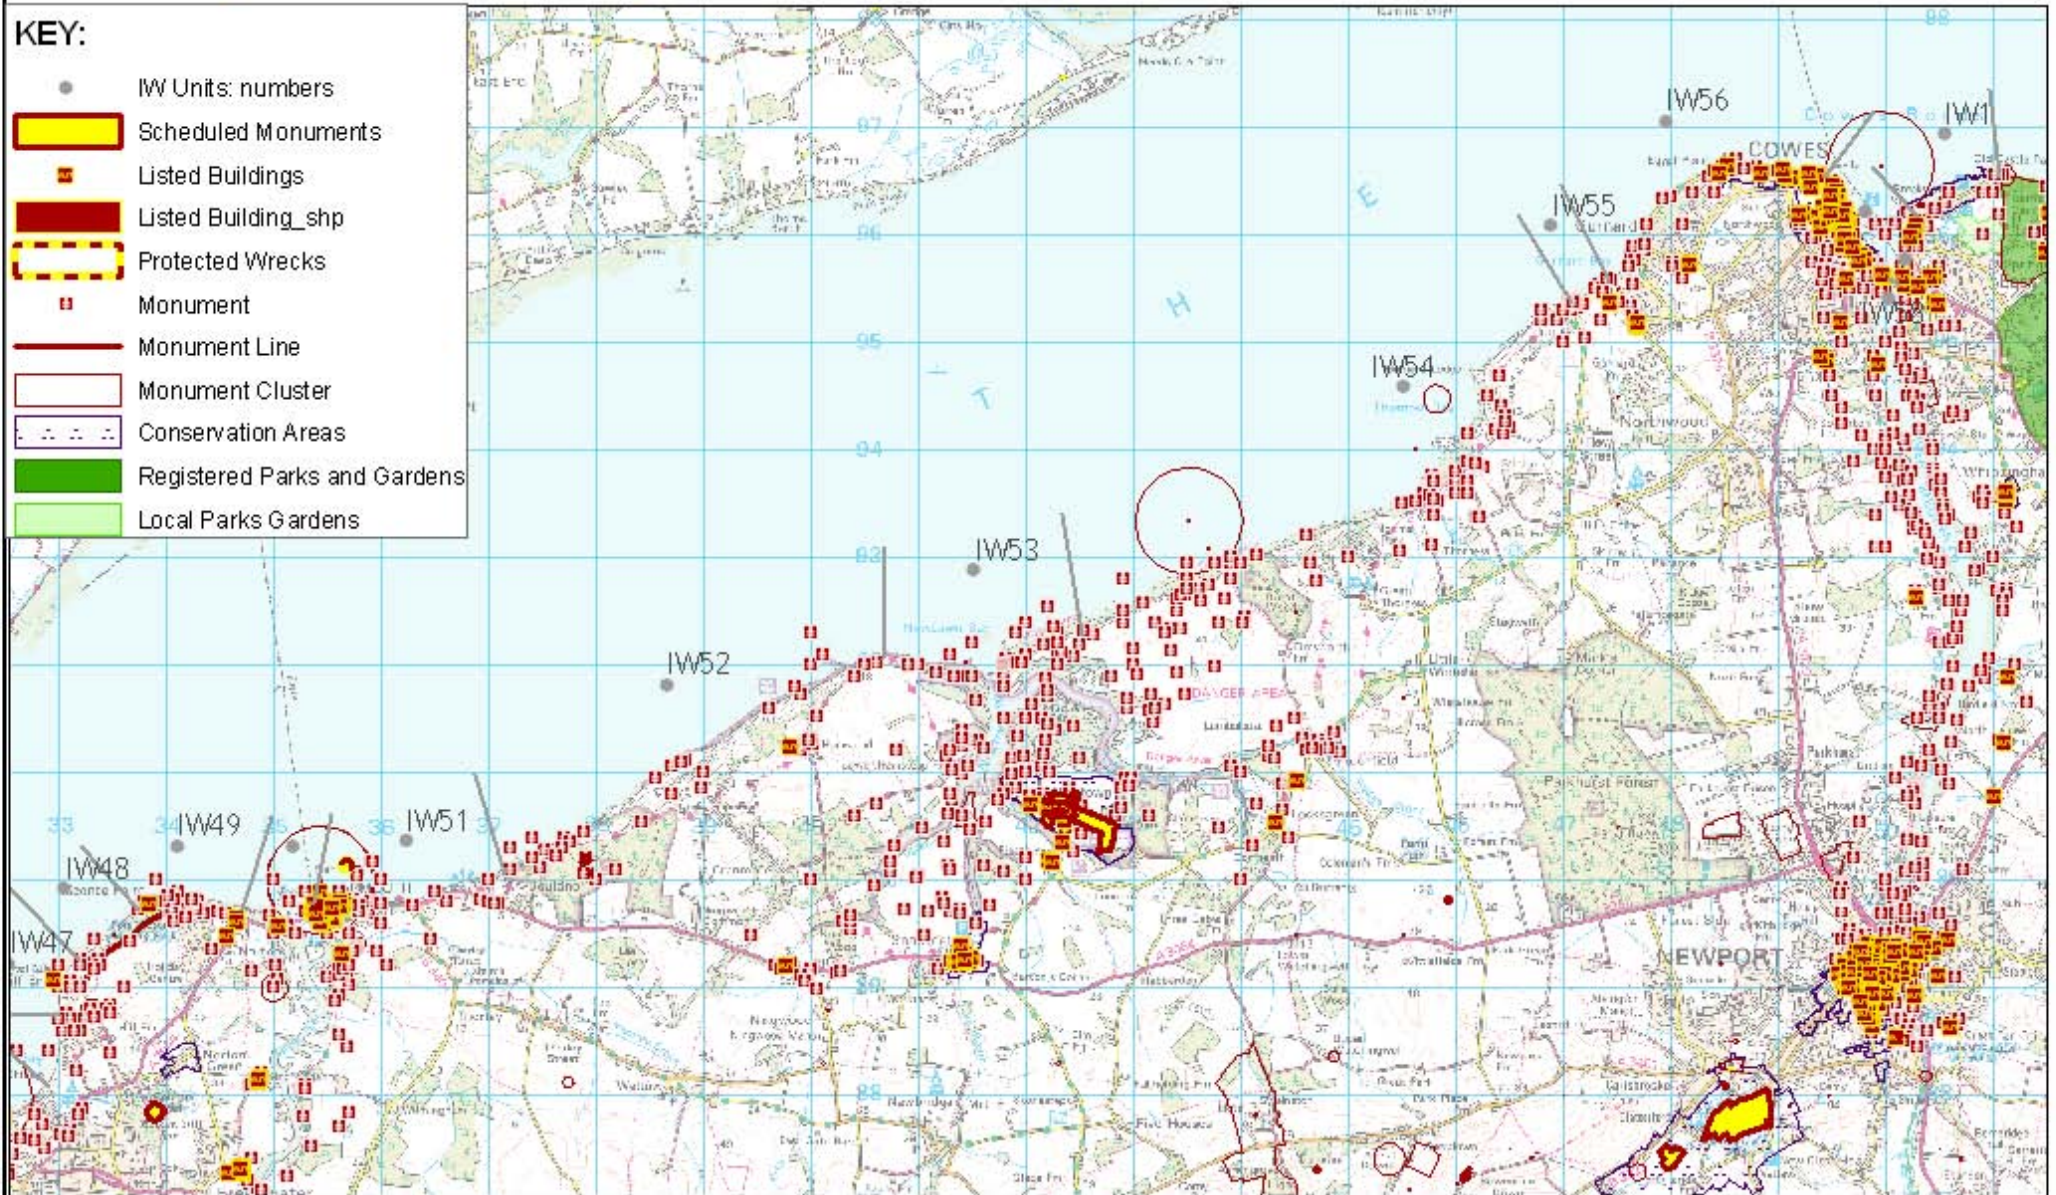

# Isle of Wight Shoreline Management Plan 2

1:70,000 Miles

**KEY:**

- IW Units: numbers
- Scheduled Monuments
- Listed Buildings
- Listed Building\_shp
- Protected Wrecks
- Monument
- Monument Line
- Monument Cluster
- Conservation Areas
- Registered Parks and Gardens
- Local Parks Gardens

# Isle of Wight Shoreline Management Plan 2

1:70,000 Miles

## KEY:

- IW Units: numbers
- Scheduled Monuments
- Listed Buildings
- Listed Building\_shp
- Protected Wrecks
- Monument
- Monument Line
- Monument Cluster
- Conservation Areas
- Registered Parks and Gardens
- Local Parks Gardens