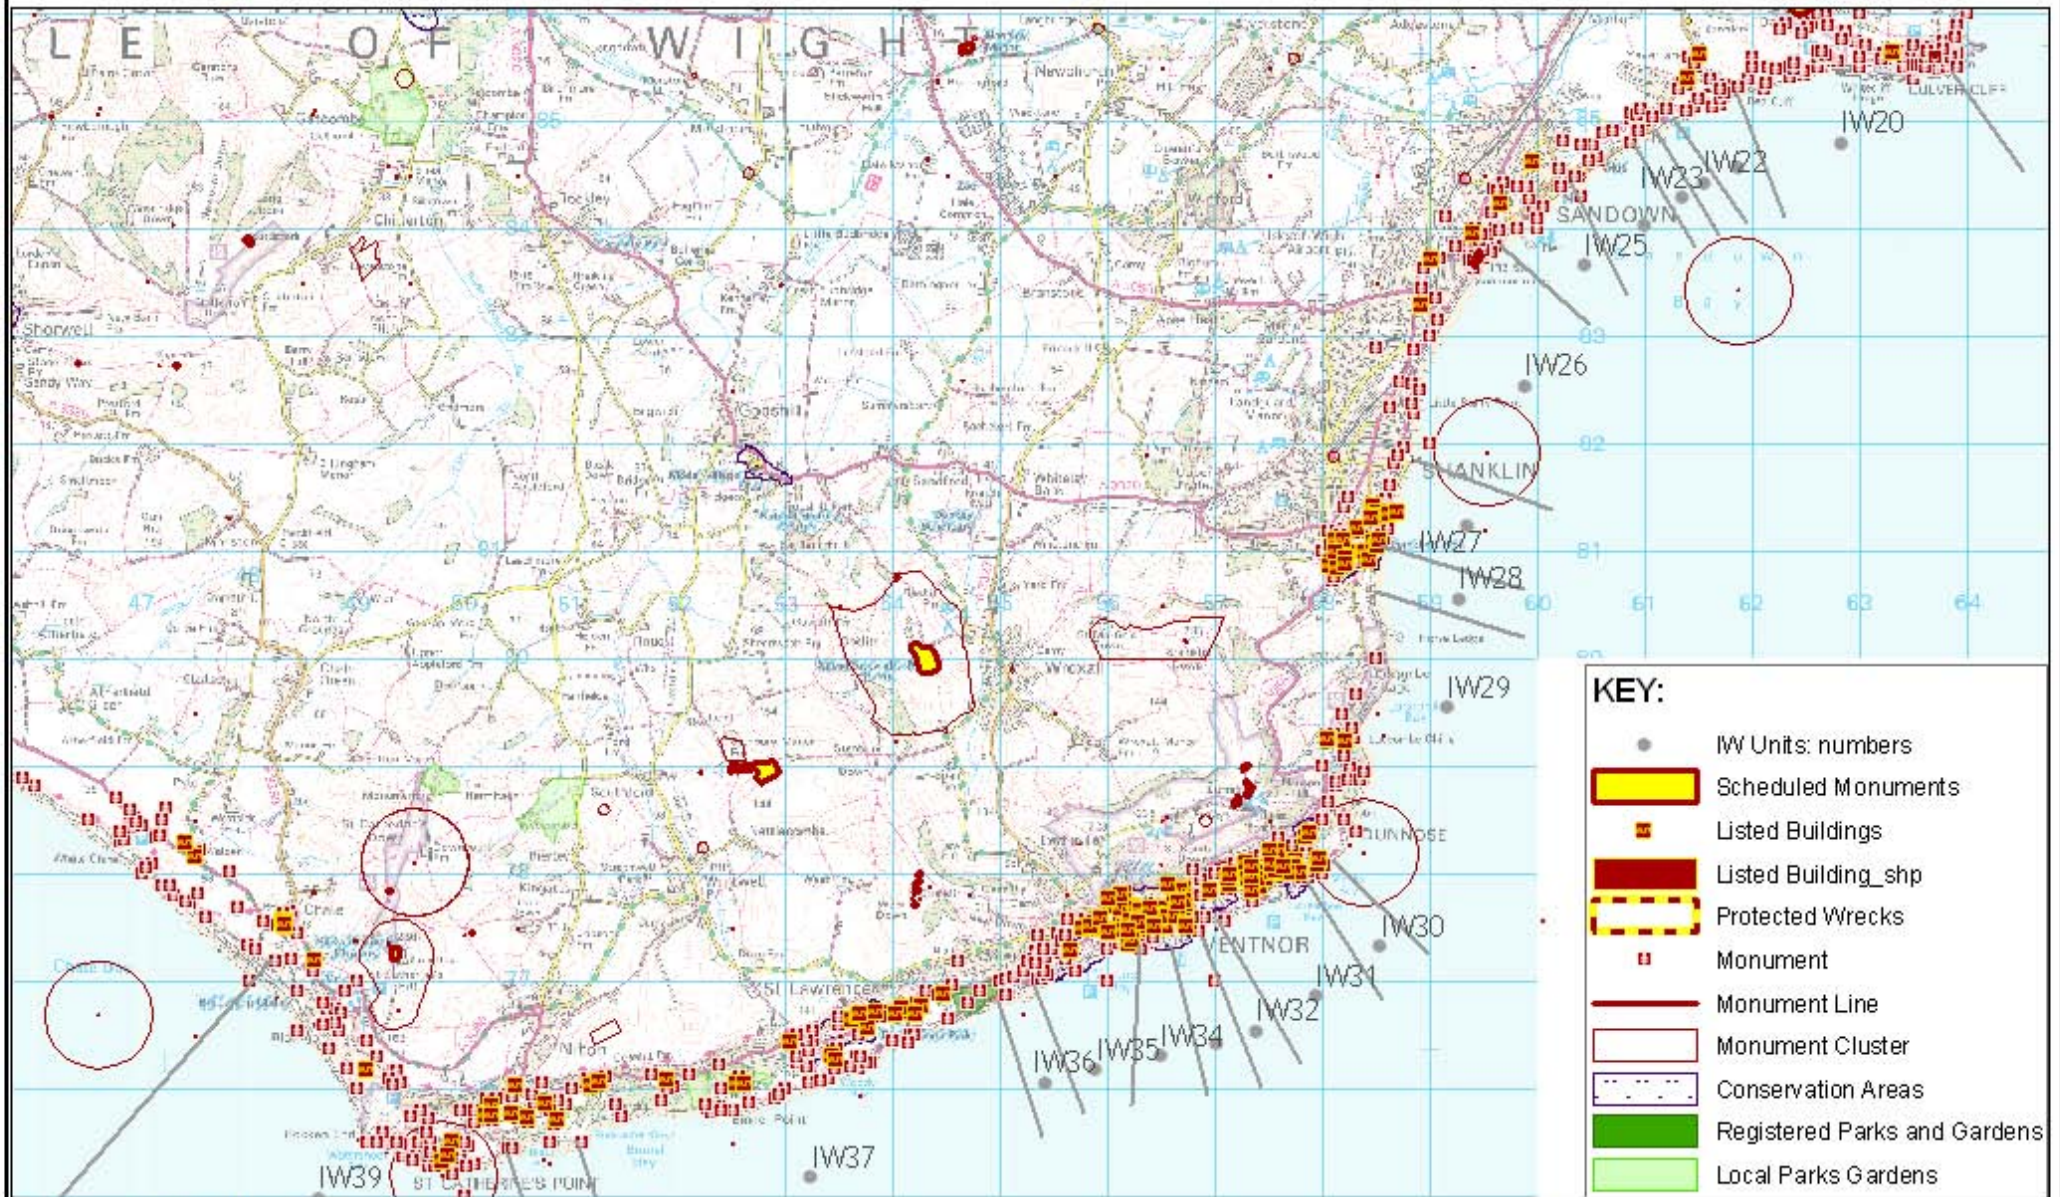

# Isle of Wight Shoreline Management Plan 2

1:70,000 Miles

0 0.5 1

Appendix D: Heritage Designations

© Crown copyright. All rights reserved. 100019229 2010

# Isle of Wight Shoreline Management Plan 2

1:70,000 Miles

**KEY:**

- IW Units: numbers
- Scheduled Monuments
- Listed Buildings
- Listed Building\_shp
- Protected Wrecks
- Monument
- Monument Line
- Monument Cluster
- Conservation Areas
- Registered Parks and Gardens
- Local Parks Gardens

# Isle of Wight Shoreline Management Plan 2

1:70,000 Miles