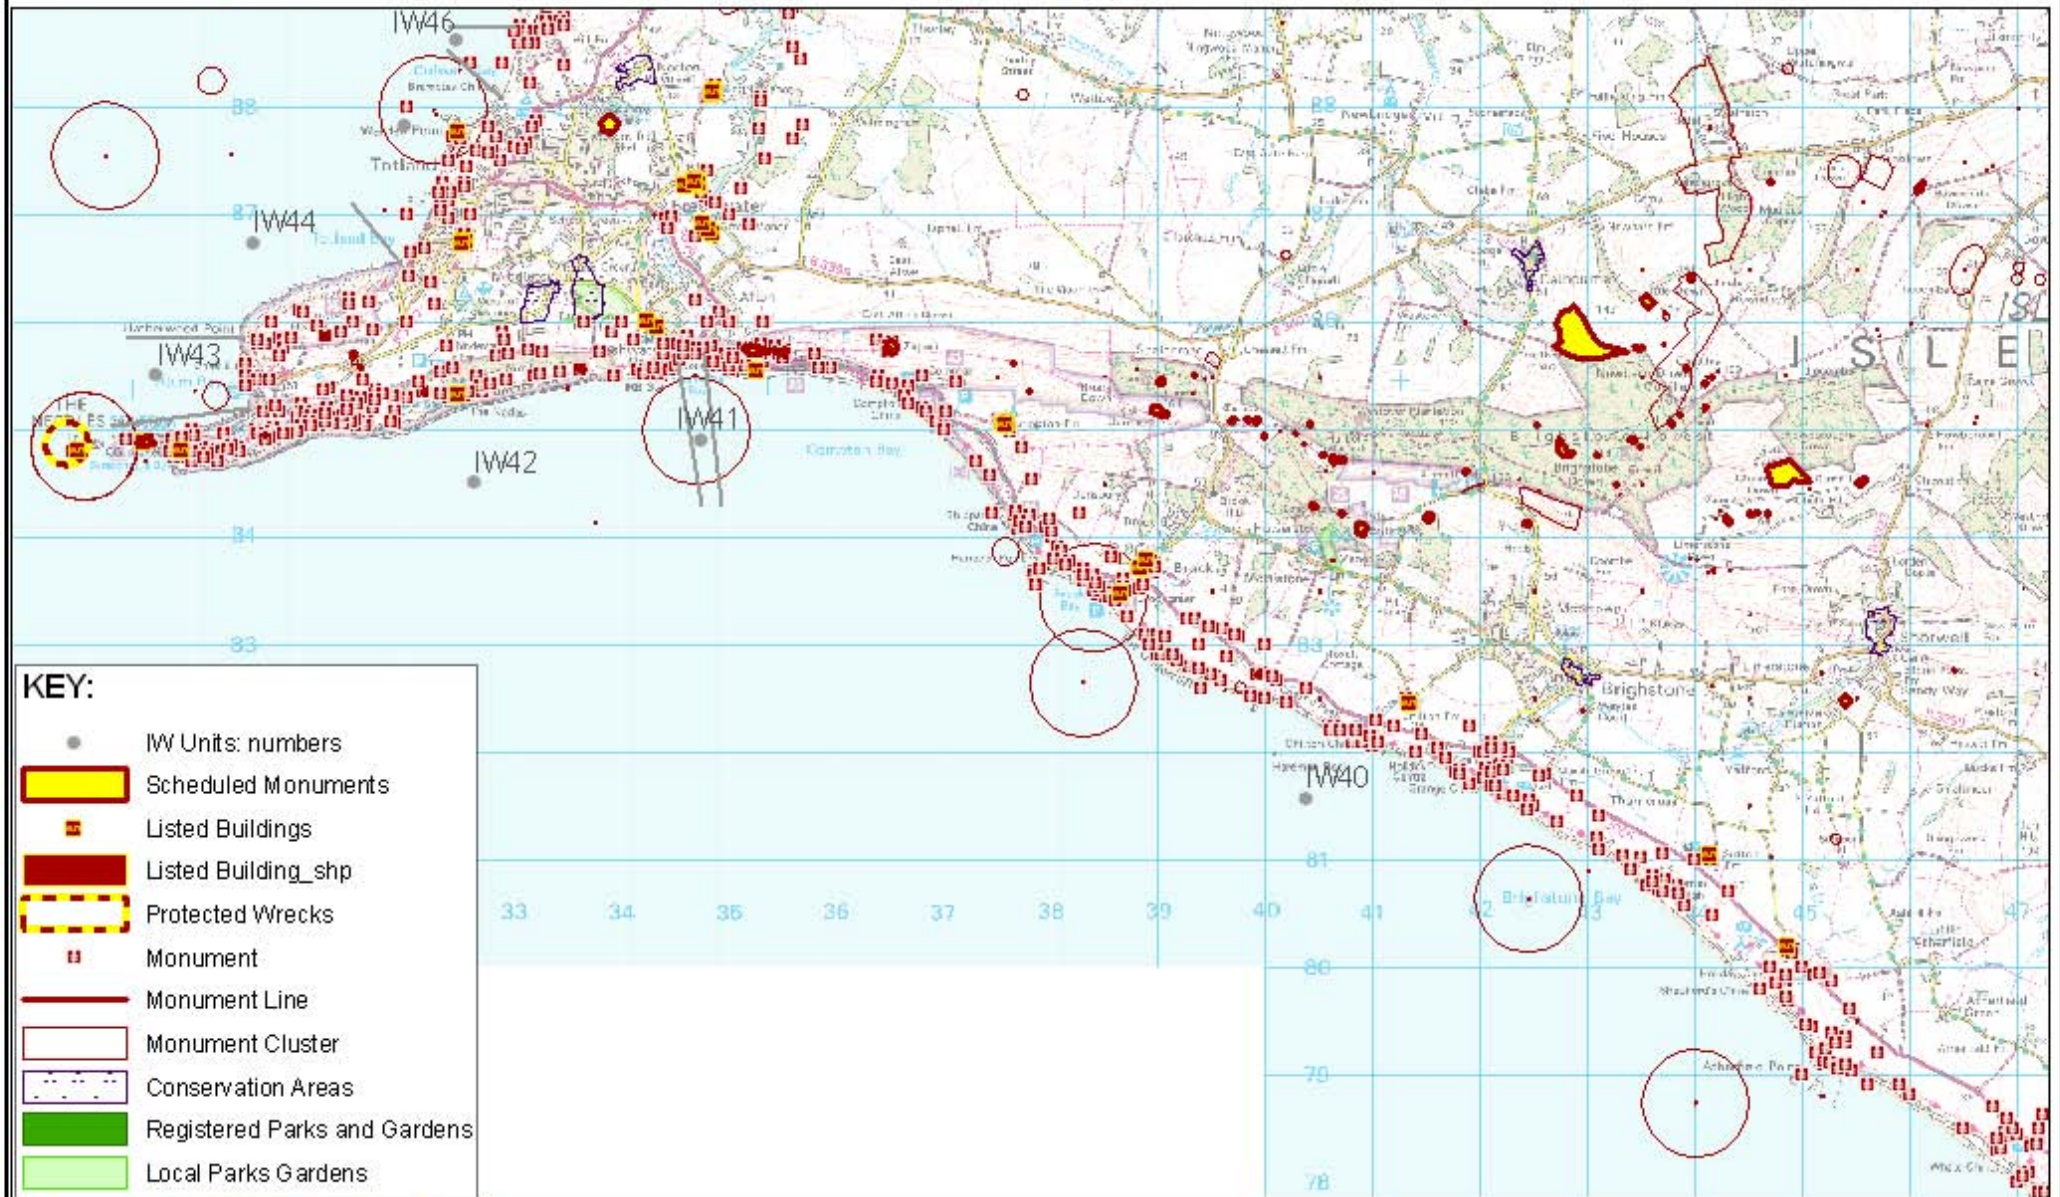

# Isle of Wight Shoreline Management Plan 2

1:70,000 Miles

0 0.5 1

Appendix D: Heritage Designations

© Crown copyright. All rights reserved. 100019229 2010

# Isle of Wight Shoreline Management Plan 2

1:70,000 Miles

**KEY:**

- IW Units: numbers
- Scheduled Monuments
- Listed Buildings
- Listed Building\_shp
- Protected Wrecks
- Monument
- Monument Line
- Monument Cluster
- Conservation Areas
- Registered Parks and Gardens
- Local Parks Gardens

# Isle of Wight Shoreline Management Plan 2

1:70,000 Miles